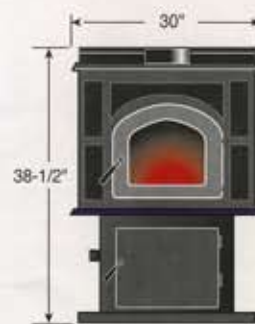

Clearance & Dimensions

Front View